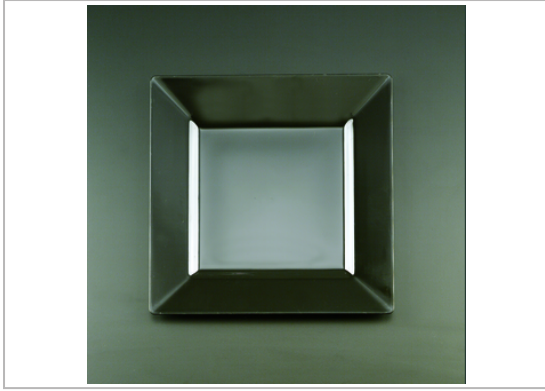

Square

# 540241 - "Squares" 9.5" Dinner Plate Black

modern, contemporary styling; oversized for elegance; high-gloss finish; the look of china and the convenience of disposable; wide, deep rims minimize spills; lightweight and sturdy; reusable. Available colors: Clear, Black, White, Bone.