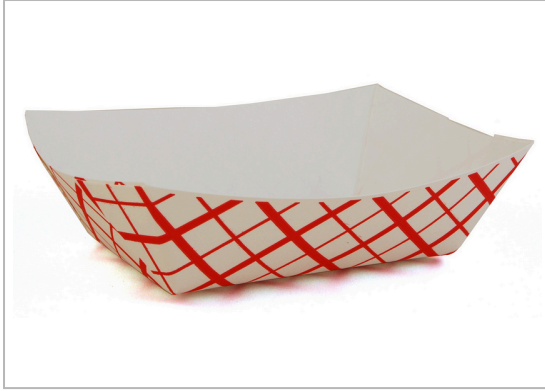

# 543253 - #100 FOOD TRAY RED CHECK

Southland™ Trays - Hot or cold, spicy or sweet, Southern Champion Food Trays are a great and easy way to serve just about anything! The single-use trays are made of SBS and are offered in a wide range of sizes, all of which are microwaveable. In addition, food trays are recyclable and compostable where facilities exist.

## MORE INFORMATION

Code	Dist Prod Code	GTIN	Calculated Pack			
0413	543253	00707282004138	4 / 250 / 250 cs			
Brand	Brand Owner	GPC Description	Marketing Lot No	Functional Name		
SOUTHERN CHAMPION TRAY	Southern Champion Tray	Disposable Food Containers		FOOD TRAYS		
Gross Weight	Net Weight	Country Of Origin		Target Market		
14 LBR	14 LBR	United States		United States		
Shipping						
Length	Width	Height	Volume	TlxHI	Shelf Life	Storage Temp From/To
7.875 INH	15.875 INH	11.75 INH	0.85 FTQ	15x4	999 Days	33 FAH / 99 FAH