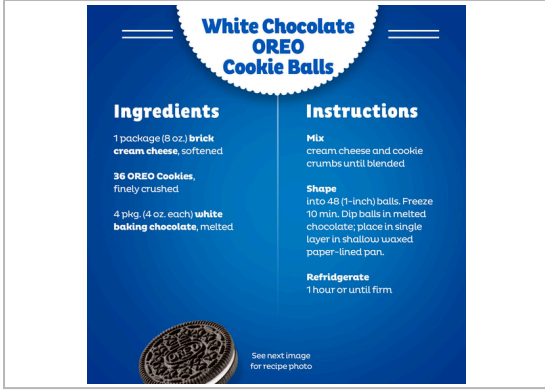

311309 - OREO COOKIES-SLEEVE PACK 1.59 OZ 4 x 30

Take a delicious break with OREO Chocolate Sandwich Cookies. Always made with Real Cocoa, OREO cookies sandwich a rich creme filling between two chocolate wafers, making them milk's favorite cookie. Original OREO cookies snack packs are great for taking on the go, packing with lunch for school or work, or mixing into milkshakes and desserts. Individual cookie snack packs are gr...

MARKETING

Four boxes of 30 snack packs, 120 total snacks packs, 4 cookies per pack, of OREO Chocolate Sandwich Cookies (packaging may vary). Chocolate wafers Always made with Real Cocoa filled with original OREO creme. Certified kosher OREO sandwich cookies are perfectly dunkable. OREO cookie snack packs are great lunch snacks and on the go snacks. Individually wrapped snacks keep bulk cookie packs fresh and ready to share as office snacks, after school snacks or party favors