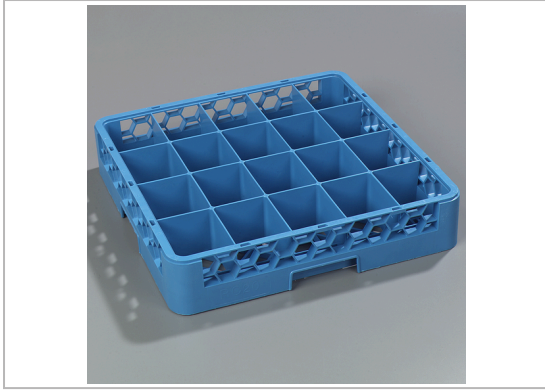

- OptiClean 20-Compartment Divided Tilted Glass Rack 20 Compa...

20-Compartment Divided Tilted Glass Rack

MARKETING

HANDLING SUGGESTIONS

N/A

PRODUCT SPECIFICATIONS

MORE INFORMATION

Code	Dist Prod Code	GTIN	Calculated Pack
RC2014	750390	10077838119560	1 / 6 / 19.875 Inches

Brand	Brand Owner	GPC Description	Marketing Lot No	Functional Name
Carlisle FoodService Products	Carlisle Foodservice Products	Cookware/Bakeware Other	No	Opticlean Glass Racks

Gross Weight	Net Weight	Country Of Origin	Target Market
32.2 LBR	31.556 LBR	United States	United States