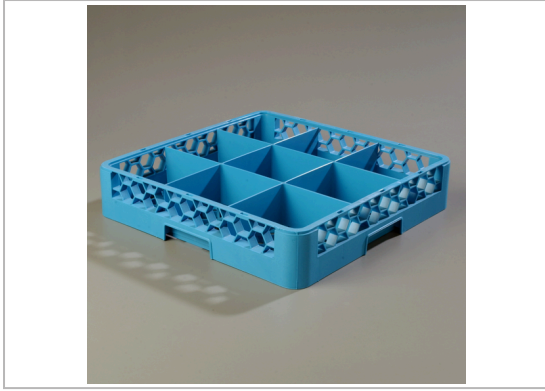

- OptiClean 9-Compartment Divided Glass Rack 3.25 - Carlisle ...

9-Compartment Divided Glass Rack

MARKETING

HANDLING SUGGESTIONS

N/A

PRODUCT SPECIFICATIONS

MORE INFORMATION

Code	Dist Prod Code	GTIN	Calculated Pack
RG914	543499	10077838124632	1 / 6 / 19.875 Inches

Brand	Brand Owner	GPC Description	Marketing Lot No	Functional Name
Carlisle FoodService Products	Carlisle Foodservice Products	Cookware/Bakeware Other	No	Opticlean Glass Racks

Gross Weight	Net Weight	Country Of Origin	Target Market
28.5 LBR	27.93 LBR	United States	United States