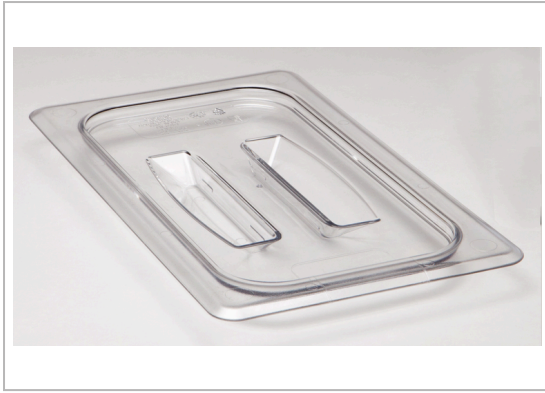

- Food Pan Lid 1/4 Camwear® Handle Clear

Deep molded handle provides secure grip. Also available in Black to help block light, reducing discoloration; of meats and cheeses. Helps maintain freshness.

MARKETING

HANDLING SUGGESTIONS

Dry Storage

PRODUCT SPECIFICATIONS

Code	Dist Prod Code	GTIN	Calculated Pack			
40CWCH135	380384	10099511327598	1/EA			
Brand	Brand Owner	GPC Description	Marketing Lot	Functional Name		
CAMBRO	Cambro Manufacturing Company	Food/Beverage Storage Containers	No	Food/Beverage Storage Container		
			Yes			
Gross Weight	Net Weight	Country Of Origin		Target Market		
2.1 LBR	1.758 LBR	CN, TR, US		United States		
Shipping						
Length	Width	Height	Volume	TlxHI	Shelf Life	Storage Temp From/To
7.63 INH	4.46 INH	11.06 INH	0.218 FTQ	21x10	999 Days	-40 FAH / 210 FAH